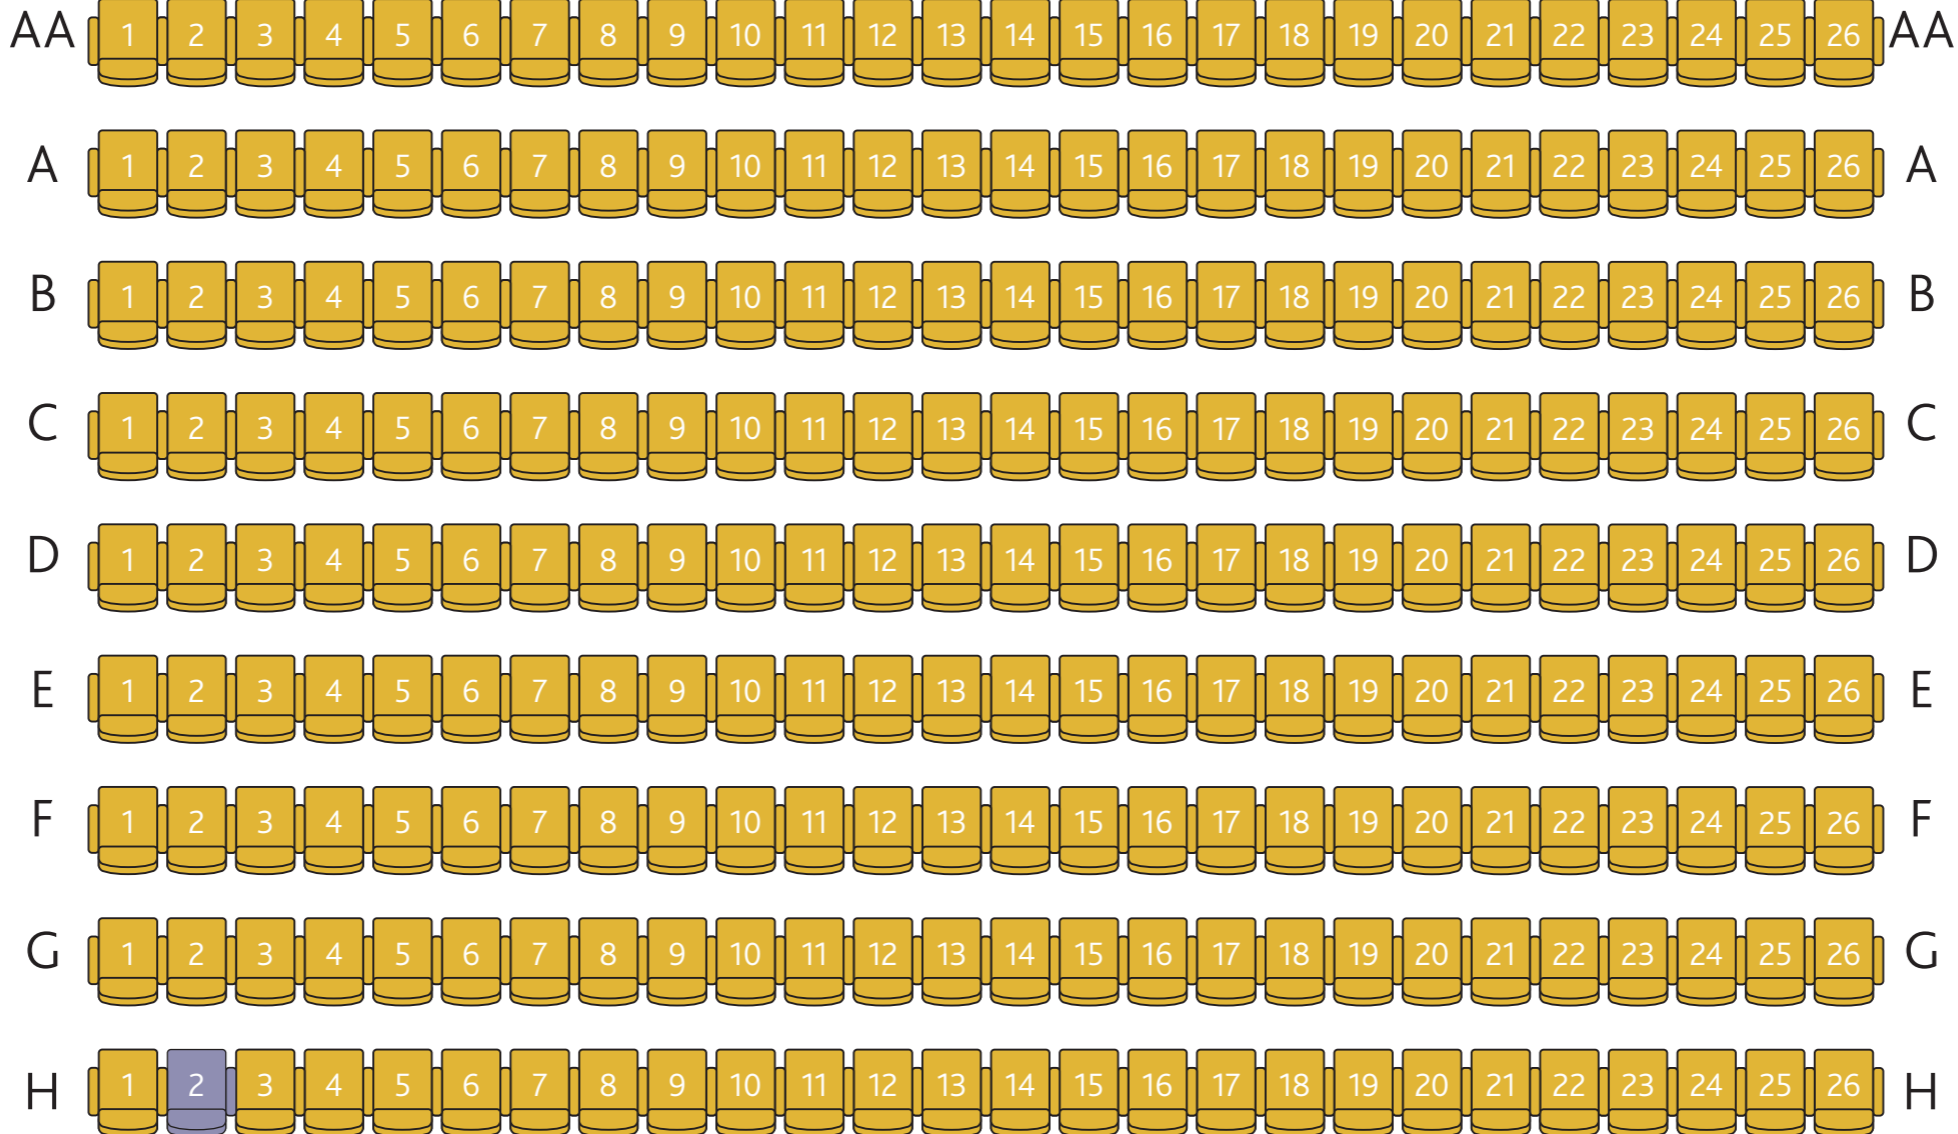

**STUDIO UNDERGROUND**  
STATE THEATRE CENTRE OF WA

-  Accessible seating
-  Balcony seating

STAGE

BALCONY A

- A 
- A 
- A 
- A 
- A 
- A 
- A 
- A 

BALCONY B

- B 
- B 
- B 
- B 
- B 
- B 
- B 
- B 