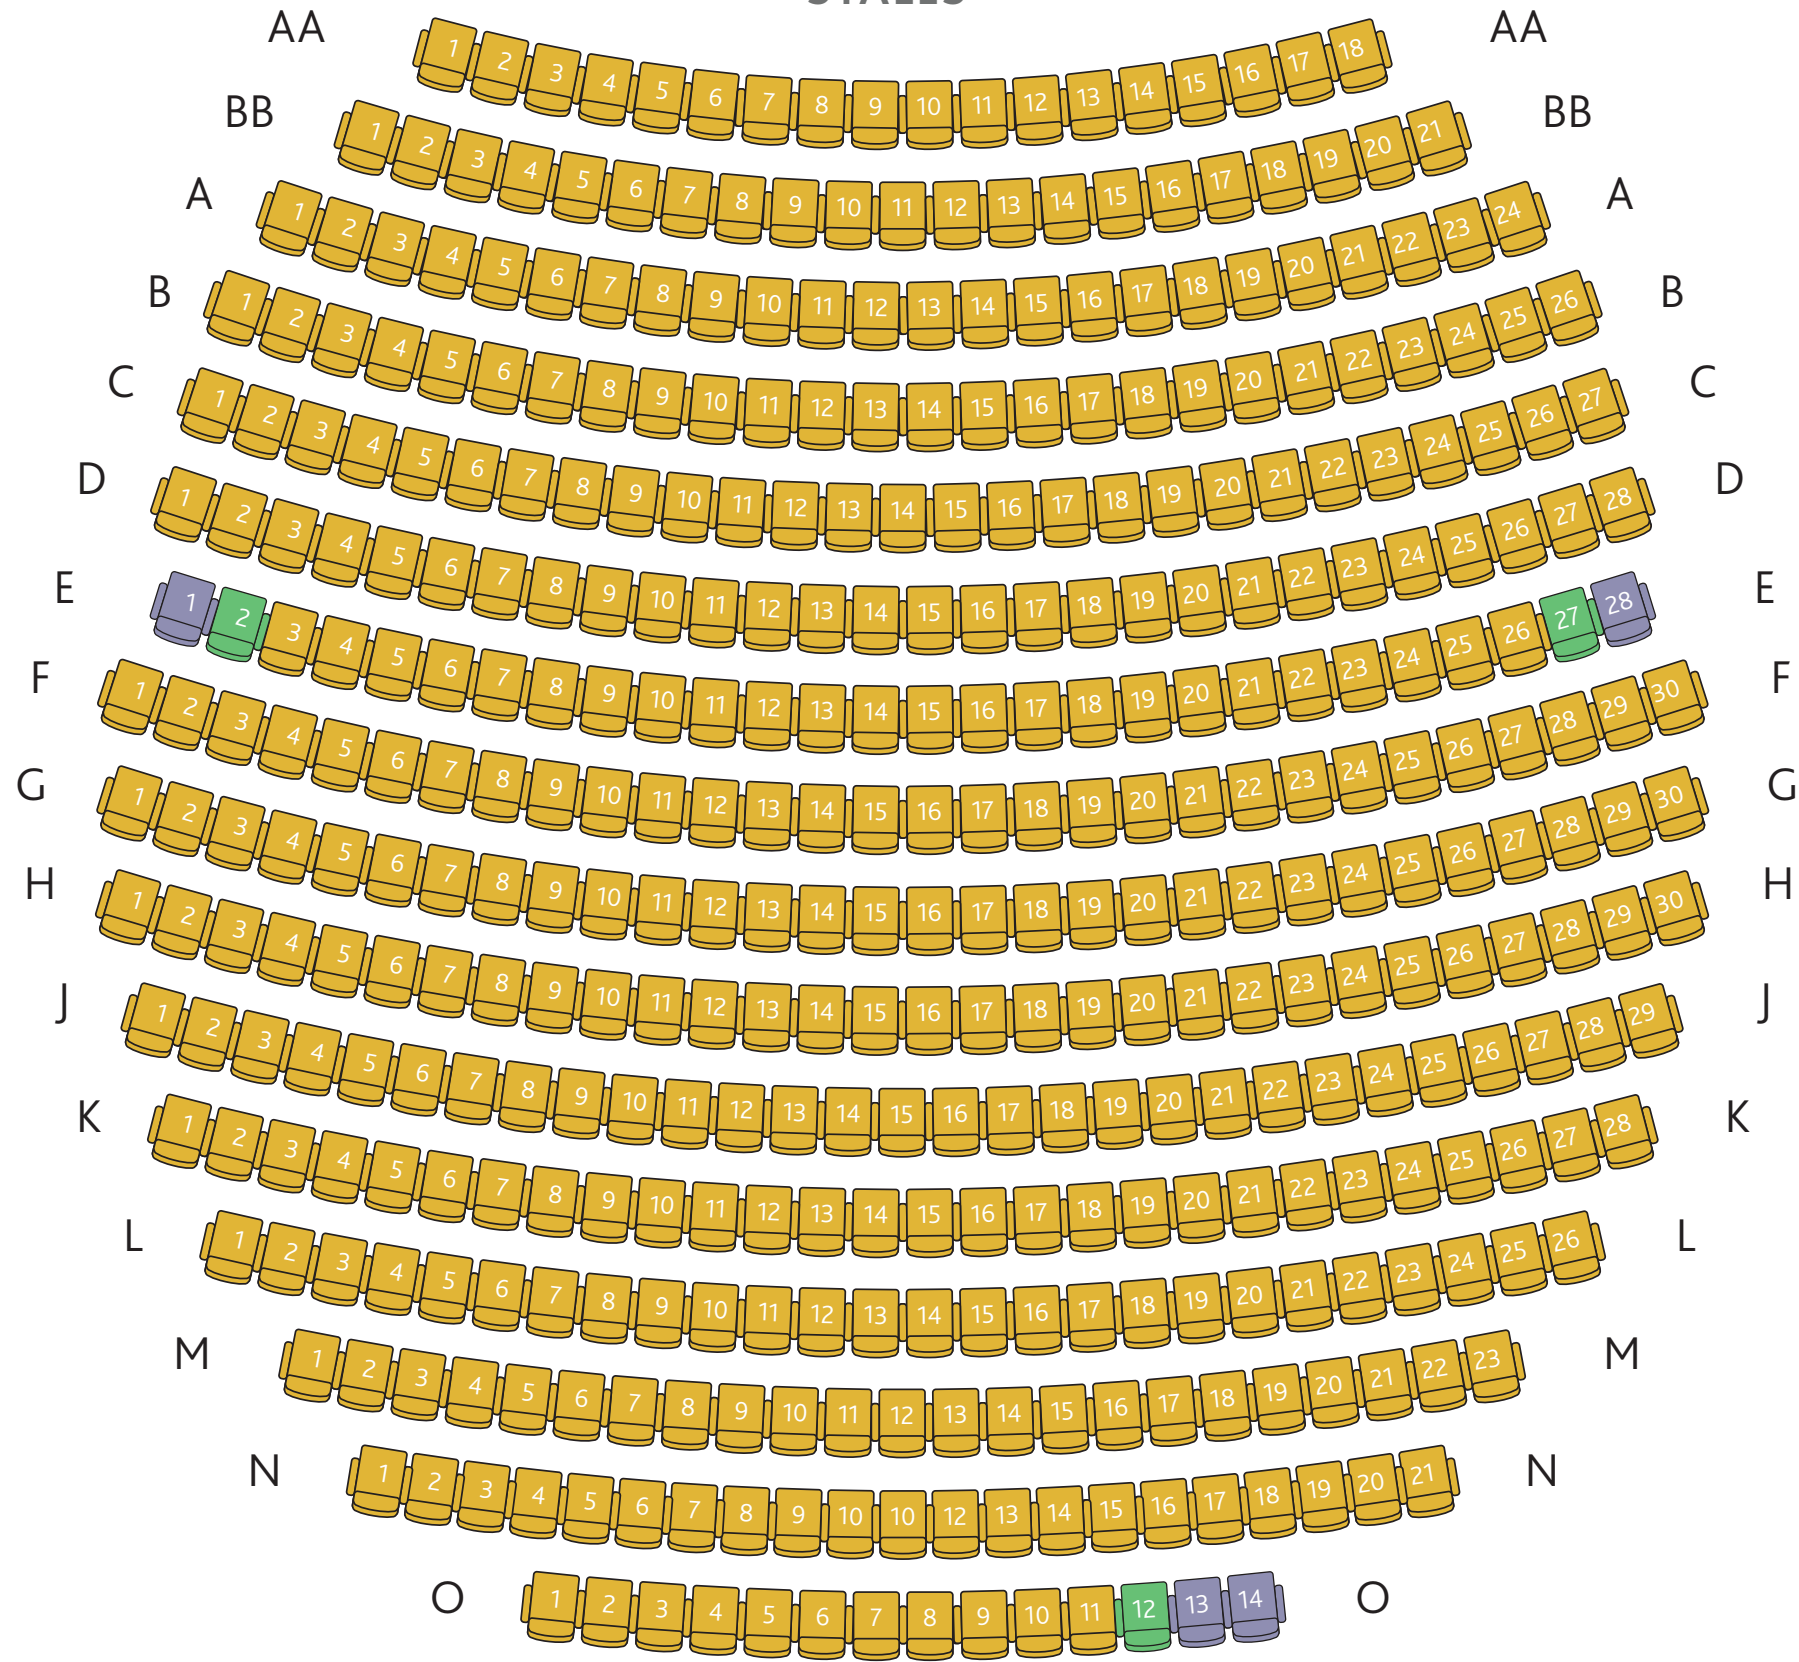

HEATH LEDGER THEATRE
STATE THEATRE CENTRE OF WA

STAGE

- Accessible seating
- Carer seating

STALLS

CIRCLE